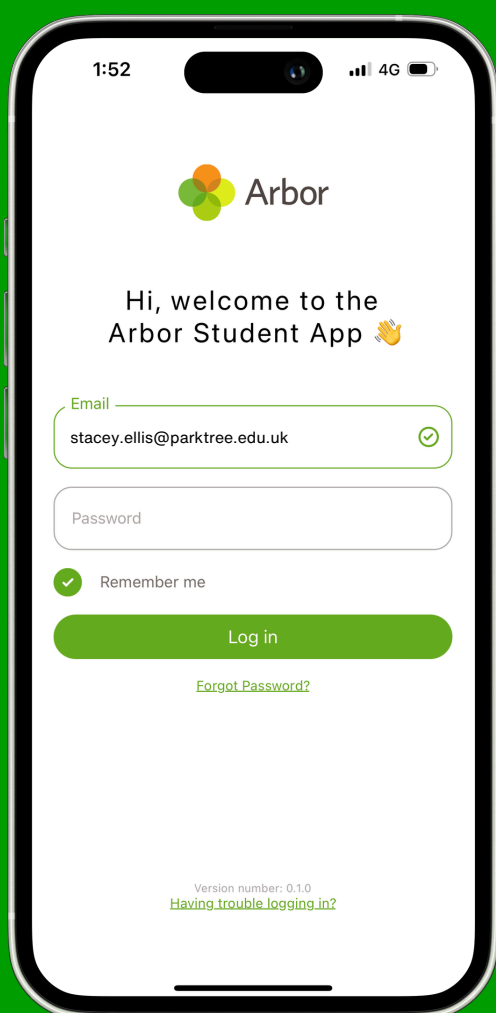

We're using the Arbor Student App!

Access your day-to-day school information, understand your progress, and receive in-app messages from teachers and staff straight to your phone

Log in in seconds with Face ID

Receive in-app messages and reminders on your phone

Check your calendar, it's always up-to-date

Track your behaviour points, assignments, and attendance

Ask questions about your day, and get answers instantly

Scan the QR code to download the Arbor Student App, and use your school email address to log in