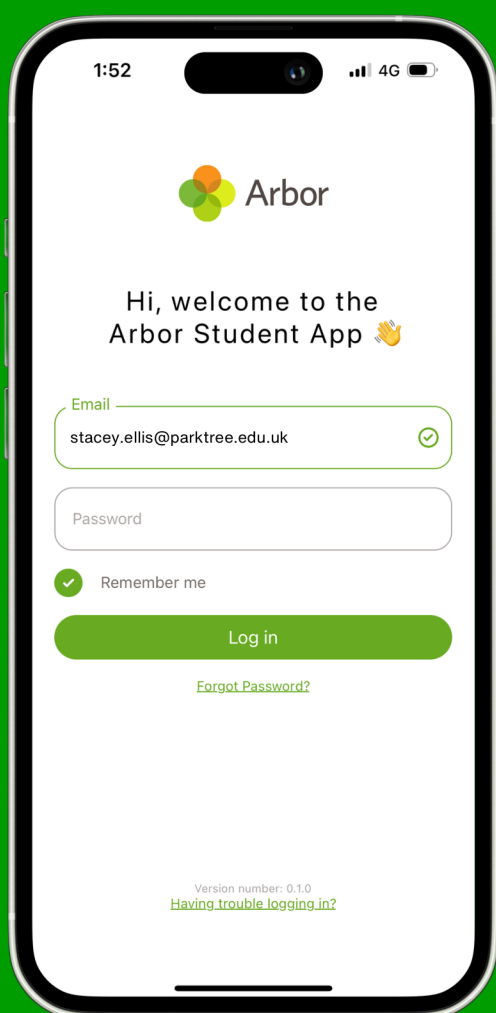

We're using the Arbor Student App!

Access your day-to-day school information, understand your progress, and receive in-app messages from teachers and staff straight to your phone

Log in in seconds with Face ID

Receive in-app messages and reminders on your phone

Check your calendar, it's always up-to-date

Track your behaviour points, assignments, and attendance

Ask questions about your day, and get answers instantly

Scan the QR code to download the Arbor Student App, and use your school email address to log in